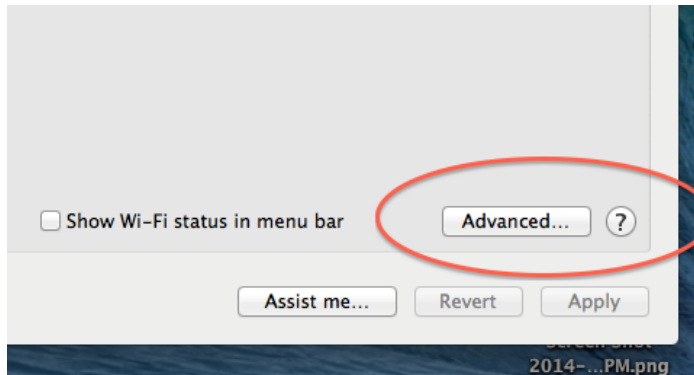

2. On the next page click on Advanced